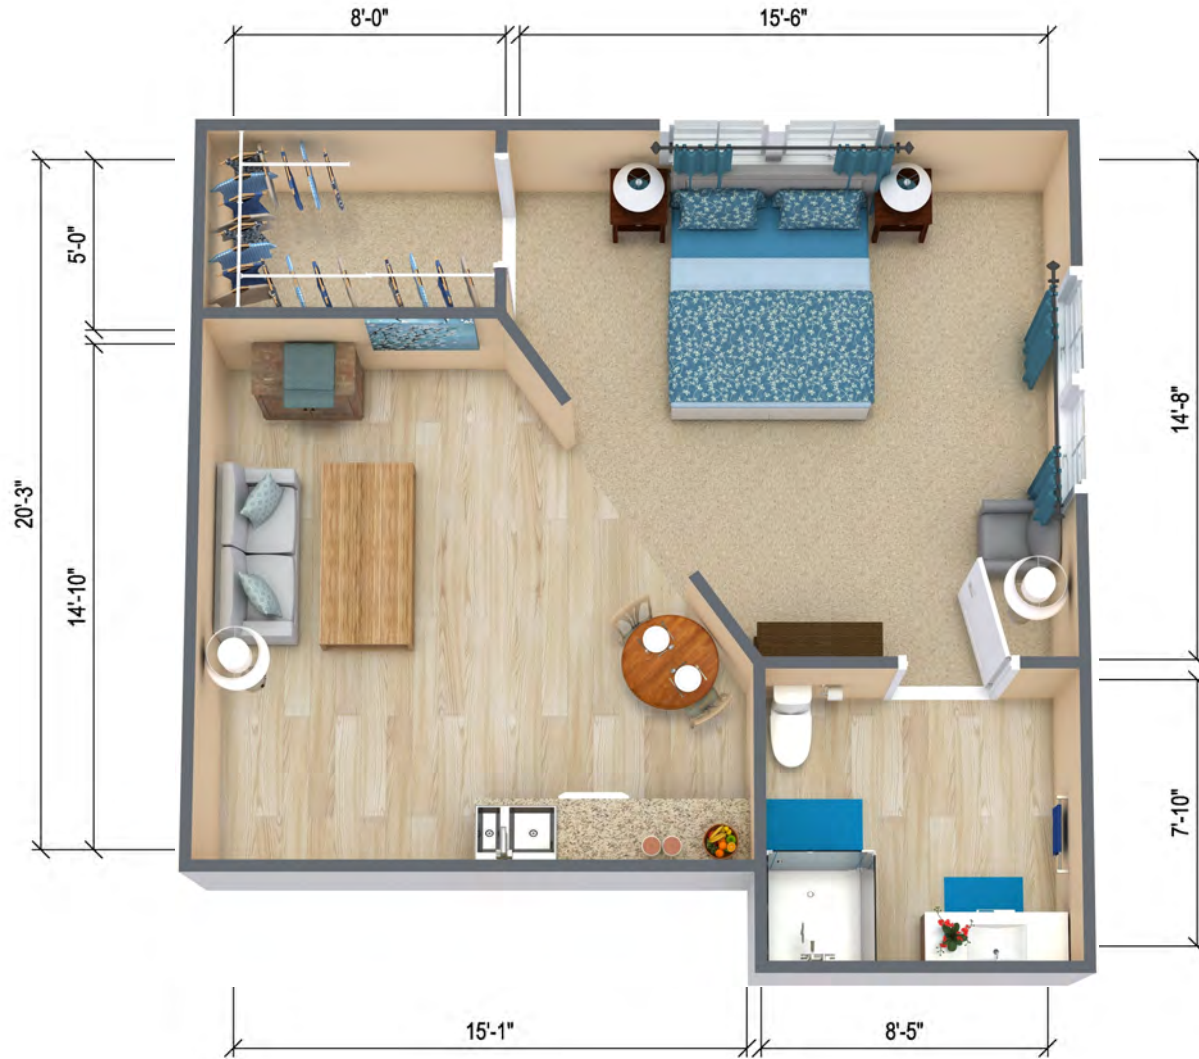

Studio Deluxe

508 Sq. Ft. (GROSS)

Floor plans subject to modification at discretion of owner.

Traditions
of Smyrna

800 Great Circle, Smyrna, TN 37167

615-810-8872 • www.vitalityseniorliving.com

© 2020 Vitality Living