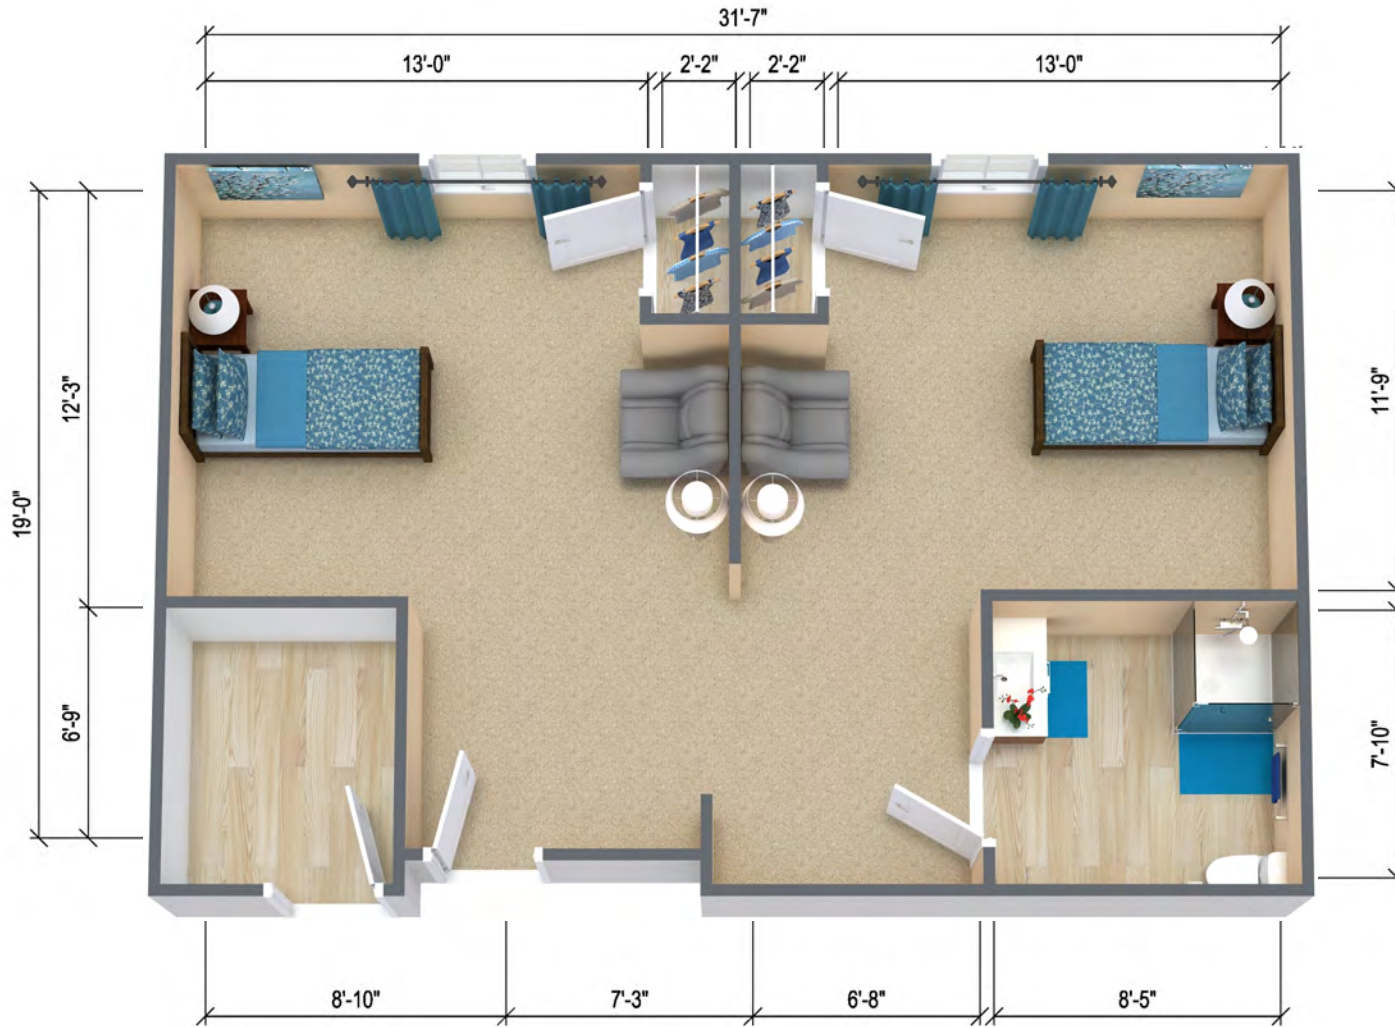

Memory Support - Companion

559 Sq. Ft. (GROSS)

Floor plans subject to modification at discretion of owner.

Traditions
of Smyrna

800 Great Circle, Smyrna, TN 37167

615-810-8872 • www.vitalityseniorliving.com