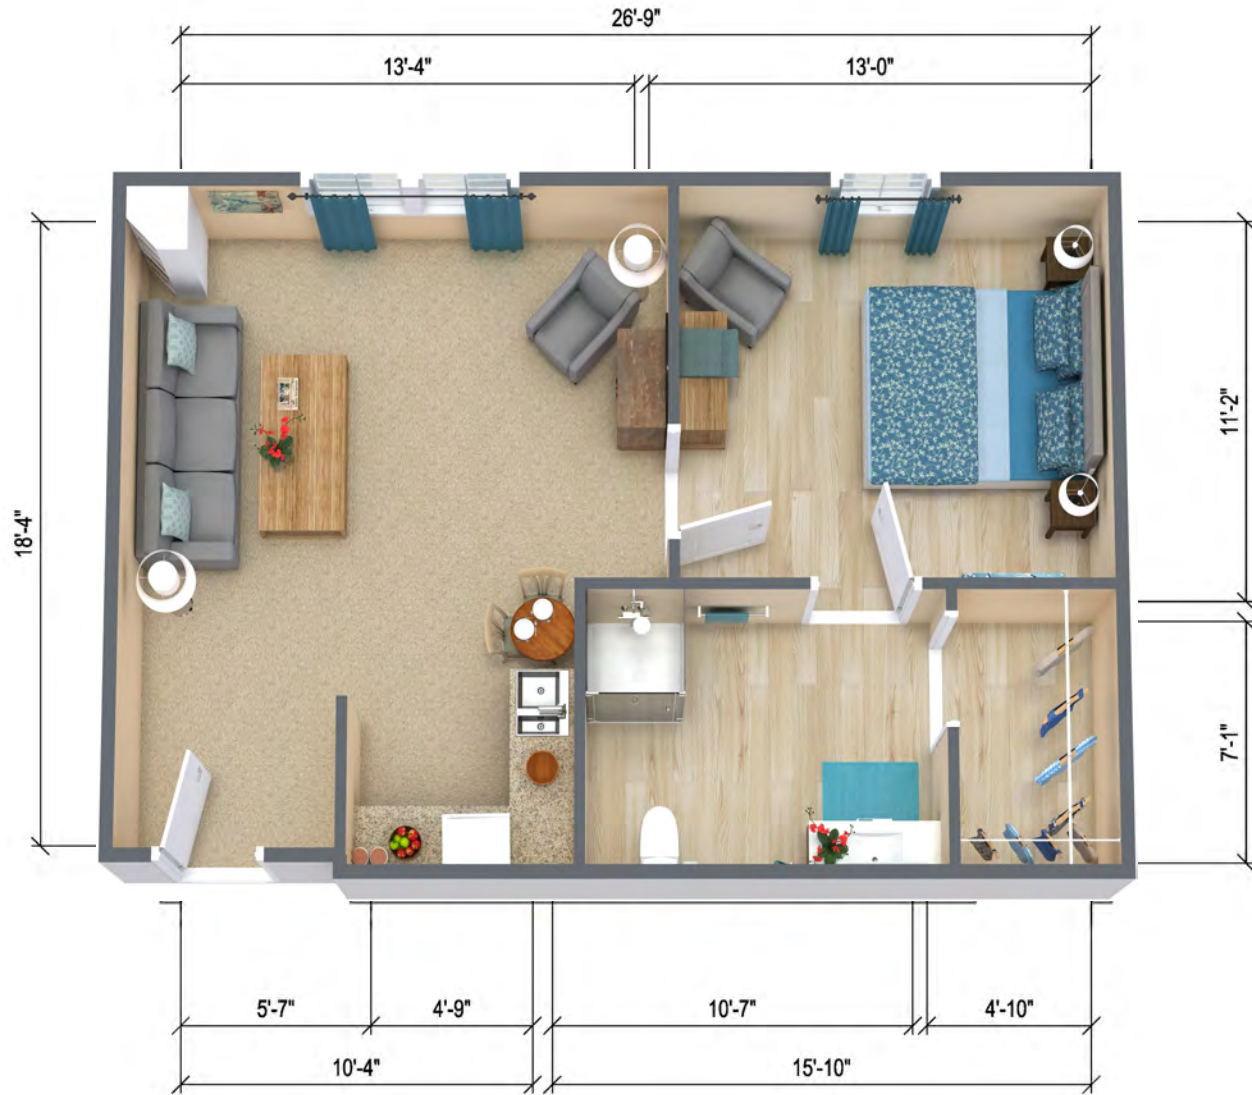

One Bedroom

510 Sq. Ft. (GROSS)

Floor plans subject to change without notice.

Traditions
of Smyrna

800 Great Circle, Smyrna, TN 37167

615-810-8872 • www.vitalityseniorliving.com

© 2020 Vitality Living